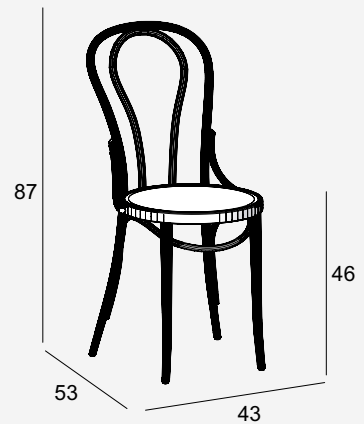

## 16/C SC

A classic among chairs. Curved according to the Thonet method and an indispensable part of the interior.

### Specifications

Materials:	beechwood plywood
Weight:	3,7 kg
Colors:	Satelliet home collection
Possibilities:	upholstered seat
Family:	16/C HS

sizes in cm