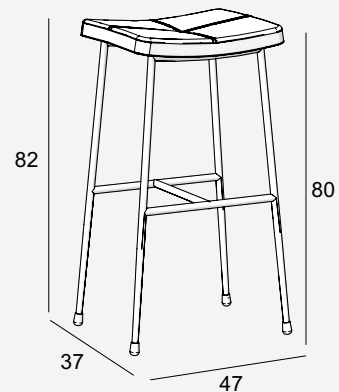

## Gerlin HS-WB

Gerlin is everyman's friend. Therefore the Gerlin can be placed anywhere to add comfort and flair to a space. Conical compact legs and slightly curved seat and back elements form the basis for Gerlin's design. Gerlin is a design by Studio Sateliet. The collection leaves a dazzling amount of room for a personal touch in terms of frame finishes and upholstery.

## Specifications

Materials:	steel foam plywood plastic caps
Weight:	4,3 kg
Colors:	black
Possibilities:	overcoating Sateliet home collection CMHR foam shortening of seat height
Family:	Gerlin AC Gerlin SC Gerlin HS Gerlin B Gerlin HB Gerlin LAC Gerlin mesh AC Gerlin mesh SC Gerlin mesh HS Gerlin mesh Gerlin plywood AC Gerlin plywood SC Gerlin plywood HS Gerlin stackable SC

sizes in cm