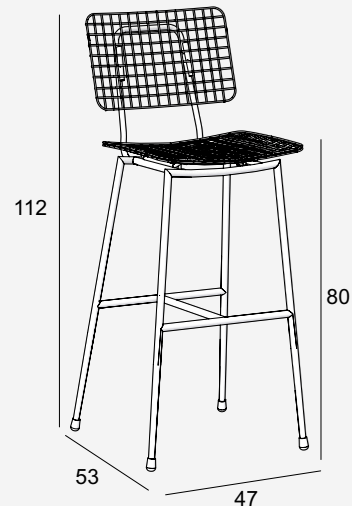

## Gerlin Mesh HS

Gerlin is everyman's friend. Therefore the Gerlin can be placed anywhere to add comfort and flair to a space. Conical compact legs and slightly curved seat and back elements form the basis for Gerlin's design. Gerlin is a design by Studio Satelliet. The collection leaves a dazzling amount of room for a personal touch in terms of frame finishes and upholstery. You choose how you want your Gerlin: in plywood steel wire or fully upholstered.

## Specifications

Materials:	steel plastic caps
Weight:	7,8 kg
Colors:	black
Possibilities:	overcoating Satelliet home collection seat cushion back cushion shortening of seat height
Family:	Gerlin AC Gerlin SC Gerlin HS Gerlin HS-WB Gerlin B Gerlin HB Gerlin LAC Gerlin mesh AC Gerlin mesh SC Gerlin plywood AC Gerlin plywood SC Gerlin plywood HS Gerlin stackable SC

sizes in cm