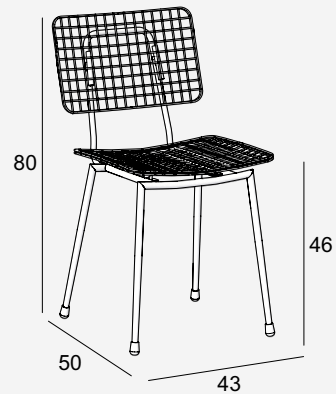

## Gerlin Mesh SC

Gerlin is everyman's friend. Therefore the Gerlin can be placed anywhere to add comfort and flair to a space. Conical compact legs and slightly curved seat and back elements form the basis for Gerlin's design. Gerlin is a design by Studio Sateliet. The collection leaves a dazzling amount of room for a personal touch in terms of frame finishes and upholstery. You choose how you want your Gerlin: in plywood steel wire or fully upholstered.

## Specifications

Materials:	steel plastic caps
Weight:	6,5 kg
Colors:	black
Possibilities:	overcoating Sateliet home collection seat cushion back cushion
Family:	Gerlin AC Gerlin SC Gerlin HS Gerlin HS-WB Gerlin B Gerlin HB Gerlin LAC Gerlin mesh AC Gerlin mesh HS Gerlin plywood AC Gerlin plywood SC Gerlin plywood HS Gerlin stackable SC

sizes in cm