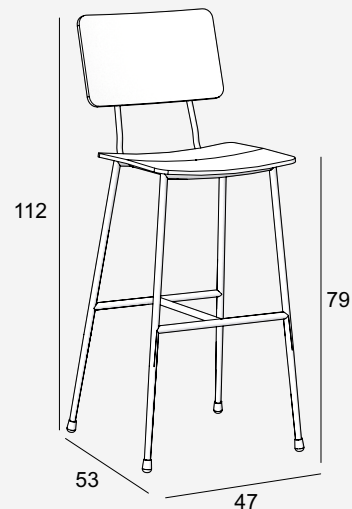

Gerlin Plywood HS

Gerlin is everyman's friend. Therefore the Gerlin can be placed anywhere to add comfort and flair to a space. Conical compact legs and slightly curved seat and back elements form the basis for Gerlin's design. Gerlin is a design by Studio Satelliet. The collection leaves a dazzling amount of room for a personal touch in terms of frame finishes and upholstery. You choose how you want your Gerlin: in plywood steel wire or fully upholstered.

Specifications

Materials:	steel plywood plastic caps
Weight:	6,8 kg
Colors:	black
Possibilities:	overcoating Satelliet home collection shortening of seat height Satelliet matt natural lacquered matt black
Family:	Gerlin AC Gerlin SC Gerlin HS Gerlin HS-WB Gerlin B Gerlin HB Gerlin LAC Gerlin mesh AC Gerlin mesh SC Gerlin mesh HS Gerlin mesh Gerlin plywood AC Gerlin plywood SC Gerlin stackable SC

sizes in cm

Downloads

3D files:	.3DS .DWG .MAX .OBJ .SKP .VWX
-----------	--

Extra:	high resolution picture
--------	-------------------------