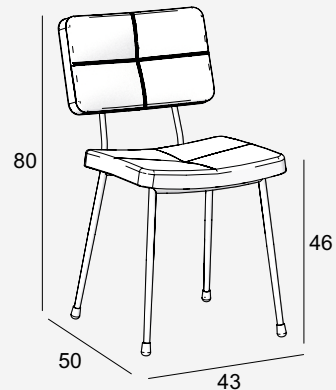

Gerlin SC

Gerlin is everyman's friend. Therefore the Gerlin can be placed anywhere to add comfort and flair to a space. Conical compact legs and slightly curved seat and back elements form the basis for Gerlin's design. Gerlin is a design by Studio Sateliet. The collection leaves a dazzling amount of room for a personal touch in terms of frame finishes and upholstery. You choose how you want your Gerlin: in plywood steel wire or fully upholstered.

Specifications

Materials:	steel foam plywood plastic caps
Weight:	5,5 kg
Colors:	black
Possibilities:	overcoating Sateliet home collection CMHR foam
Certification:	EN 1728:2012+AC:2013 EN 1022:2005
Family:	Gerlin AC Gerlin HS Gerlin HS-WB Gerlin B Gerlin HB Gerlin LAC Gerlin mesh AC Gerlin mesh SC Gerlin mesh HS Gerlin mesh Gerlin plywood AC Gerlin plywood SC Gerlin plywood HS Gerlin stackable SC

sizes in cm

Downloads

3D files:	.3DS .DWG .MAX .OBJ .SKP .VWX
-----------	--

Extra:	high resolution picture
--------	-------------------------