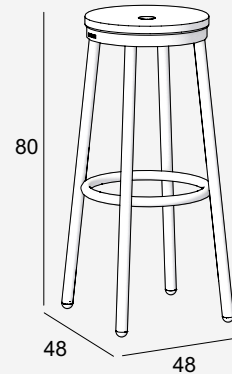

Lugano HS

Simplicity is often best, as the Lugano proves once again. Indoors or outdoors, this model fits everywhere.

Specifications

Materials:	steel Iroko wood plastic caps
Weight:	7,9 kg
Colors:	black terra moss grey
Possibilities:	shortening of seat height
Family:	Lugano LS

Downloads

3D files:	.3DS .DWG .MAX .OBJ .SKP .VWX
-----------	--

Extra:	high resolution picture
--------	-------------------------

sizes in cm