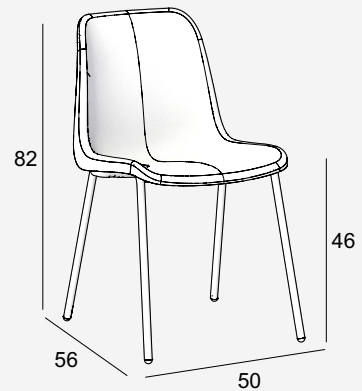

Press SC

The Press chair is derived from a classic archetype: the canteen chair. Not only is the chair sustainable in materials but the design is also recycled. Press is the perfect option if you're looking for a comfortable classic and sustainable interior.

Satelliet
Originals

tailor-made

sustainable
products

still usable
materials

Specifications

Materials:	recycled PET felt steel plastic caps
Weight:	4,8 kg
Colors shell:	light grey anthracite
Colors frame:	RAL 9005 jet black RAL 9010 pure white RAL 9016 traffic white transparent industrial look
Possibilities:	overcoating Satelliet home-collection
Family:	Press AC Press STCK SC Press HS

sizes in cm

Downloads

3D files:	.3DS .DWG .MAX .OBJ .SKP .VWX
Extra:	high resolution picture