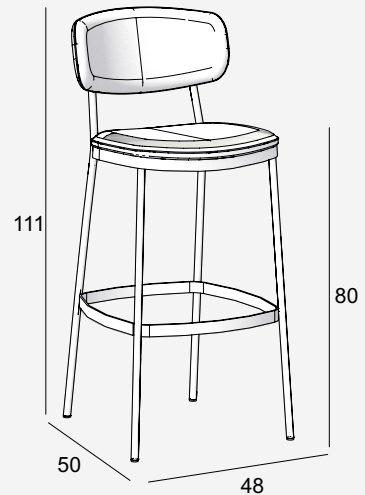

Tonic HS

Tonic is a friend of everyone and is characterised by its versatility. The barstool behaves like a chameleon and is easy to place in various settings. The back and seat are connected by a steel frame. Comfortable and practical for both short and long periods of sitting.

Satelliet
Originals

tailor-made

Specifications

Materials:	steel plywood CMHR foam plastic gliders
Weight:	9,3 kg
Colors:	black
Possibilities:	overcoating Satelliet home collection
Family:	Tonic SC Tonic AC

sizes in cm

Downloads

3D files:	.3DS .DWG .MAX .OBJ .SKP .VWX
-----------	--

Extra:	high resolution picture
--------	-------------------------