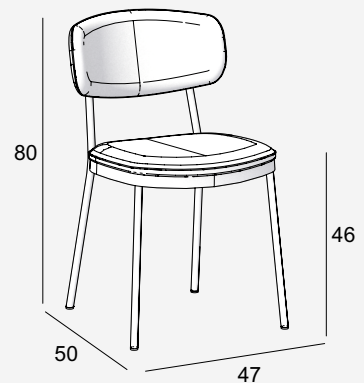

Tonic SC

Tonic is a friend of everyone and is characterised by its versatility. The chair behaves like a chameleon and is easy to place in various settings. The back and seat are connected by a steel frame. Comfortable and practical for both short and long periods of sitting.

Satelliet
Originals

tailor-made

Specifications

Materials:	steel plywood CMHR foam plastic gliders
Weight:	6,2 kg
Colors:	black
Possibilities:	overcoating Satelliet home collection
Family:	Tonic AC Tonic HS

sizes in cm

Downloads

3D files:	.3DS .DWG .MAX .OBJ .SKP .VWX
-----------	--

Extra:	high resolution picture
--------	-------------------------