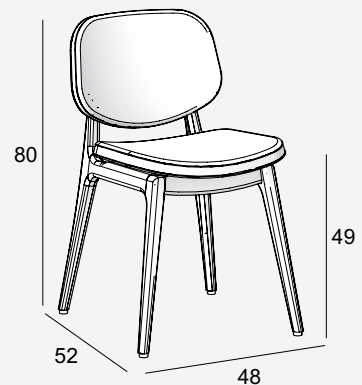

## Umea SC - seat and back upholstered

Give your interior a Scandinavian boost with the Umea. The completely wooden frame and the curved seat and back not only offer you comfort, but also radiate warmth.

### Specifications

Materials:	beechwood plywood foam
Weight:	7 kg
Colors:	Satelliet home collection
Possibilities:	oakwood frame
Family:	Umea SC Umea SC seat flat upholstered Umea HS Umea HS seat flat upholstered Umea HS seat and back fully upholstered

sizes in cm